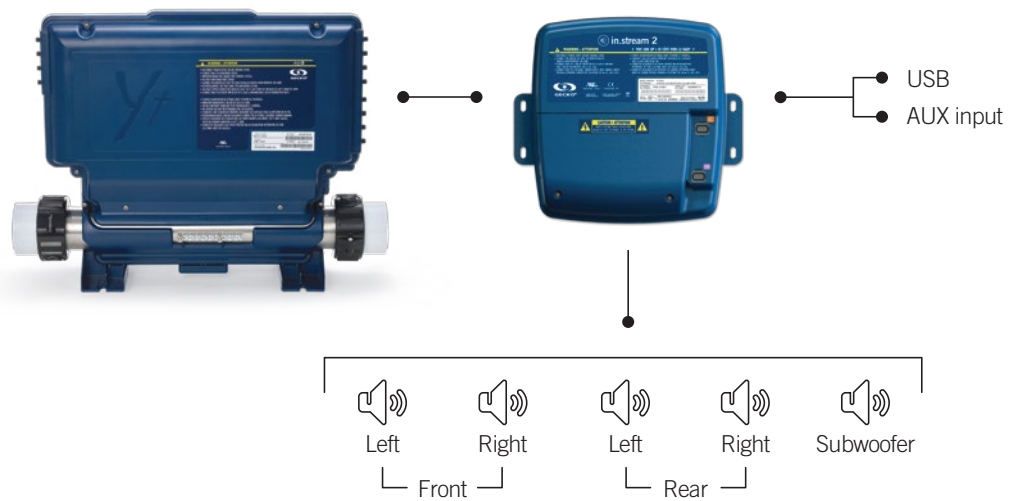

### **Full control of your audio from spa side**

Easy to install, in.stream 2 can be controlled from the edge of the spa through in.k1000, in.k800 or in.k500 main keypads of Gecko's X and Y series spa systems. Its interface features full control of audio sources, volume and settings, and display of song tag information.

# in.stream 2

splash-proof IPx5 rated outdoor audio station for spas and the whole backyard

- built-in universal power supply
- robust, fully splash proof (IPx5) enclosure
- powerful and efficient Class D amplifiers
- up to 4 speaker outputs (200W at 4 Ohms)
- 1 subwoofer output (100W at 2 Ohms)
- 1 auxiliary input
- 4x audio sources: Aux in, USB stick, FM radio and Bluetooth streaming
- smartphone charger through USB connector
- 140 °F (60 °C) max. operating temperature
- wall mount installation
- firmware field upgradable
- dimensions: 9.8" width x 8.9" height x 2.6" thickness

## total audio control

from the edge of your spa!

in.k1000 main keypad

in.k800 main keypad

in.k500 main keypad

## in.stream 2 Pro +

with Bluetooth, USB direct connection, auxiliary audio input, built-in FM, 4 speaker outputs and 1 subwoofer output