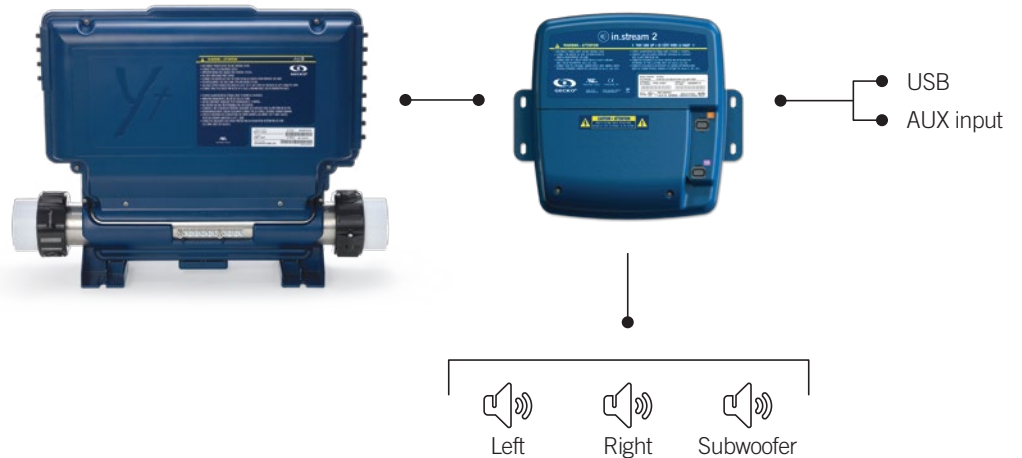

in.stream 2 Mid

with Bluetooth, USB direct connection, auxiliary audio input, 2 speaker outputs and 1 subwoofer output